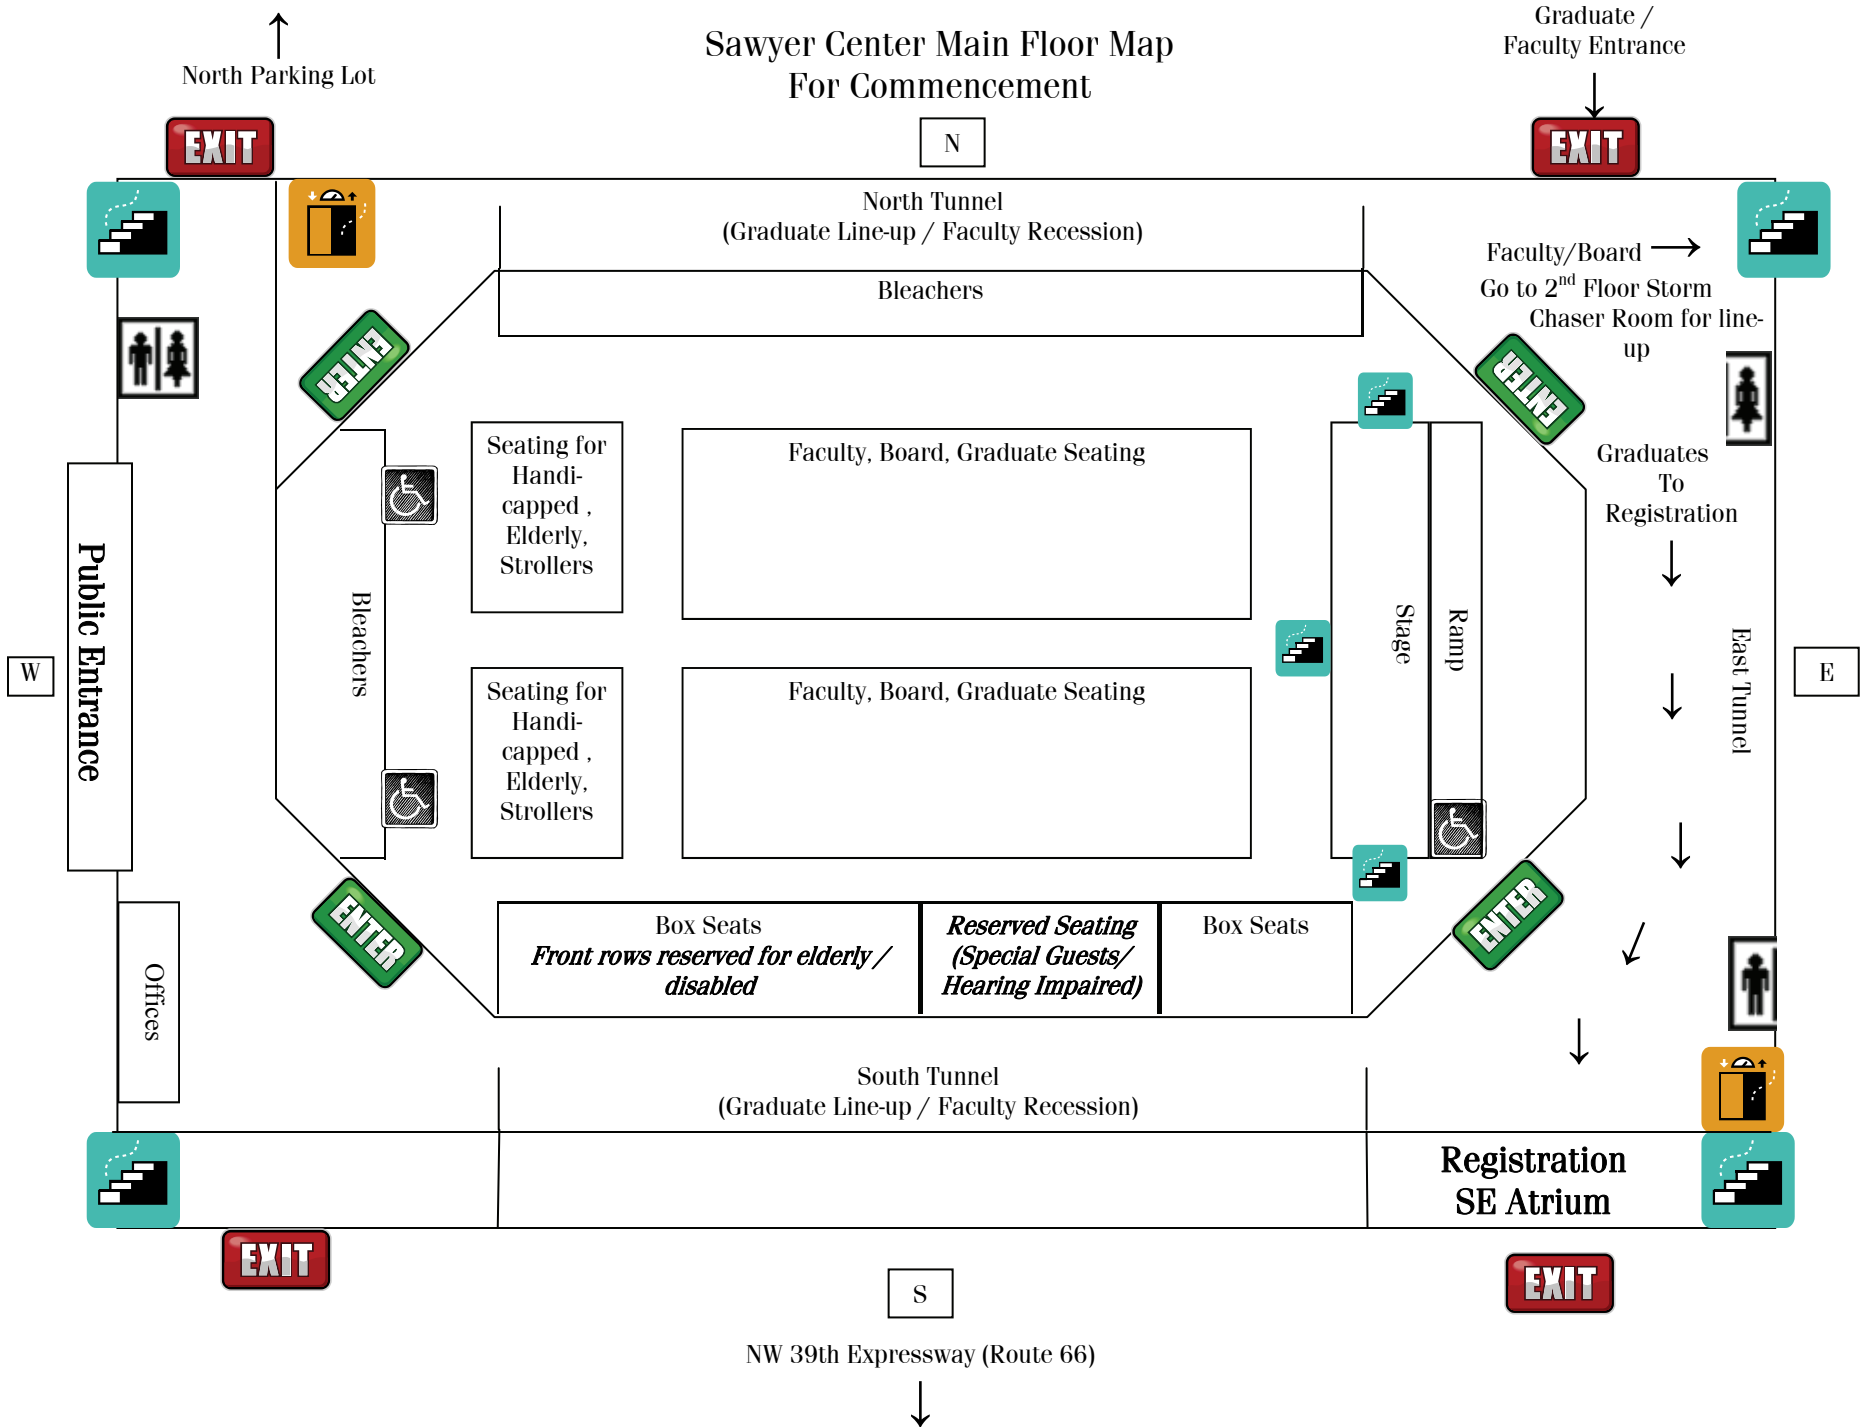

Sawyer Center Main Floor Map For Commencement

Sawyer Center 2nd Floor Map

N

Bleachers

EXIT

Main Floor

Stage

Storm Chaser Room
Faculty/Board Line-up

Track

E

W

Bleachers

Bleachers

Bleachers

LIVE

Bleachers

LIVE

S